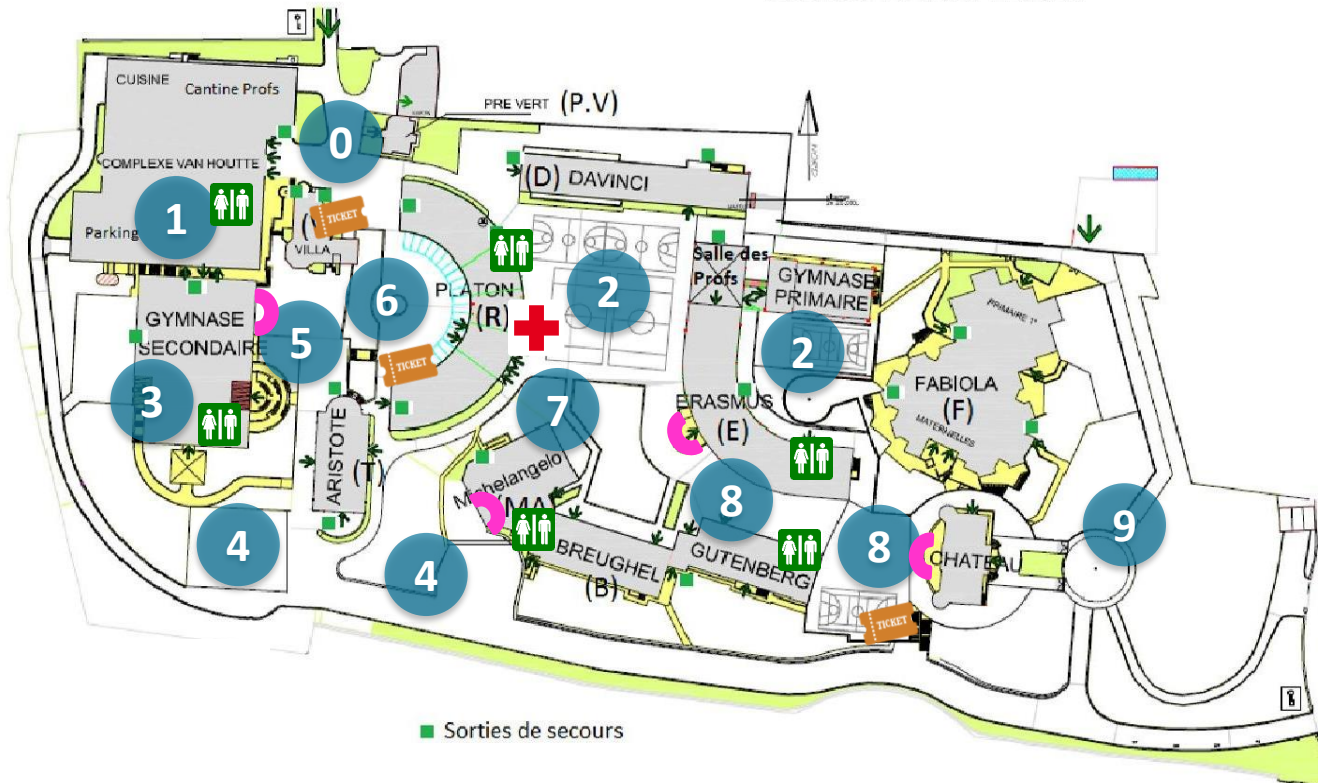

Avenue du
Vert Chasseur

PLAN GENERAL ECOLE EUROPEENNE BXL I

■ Sorties de secours