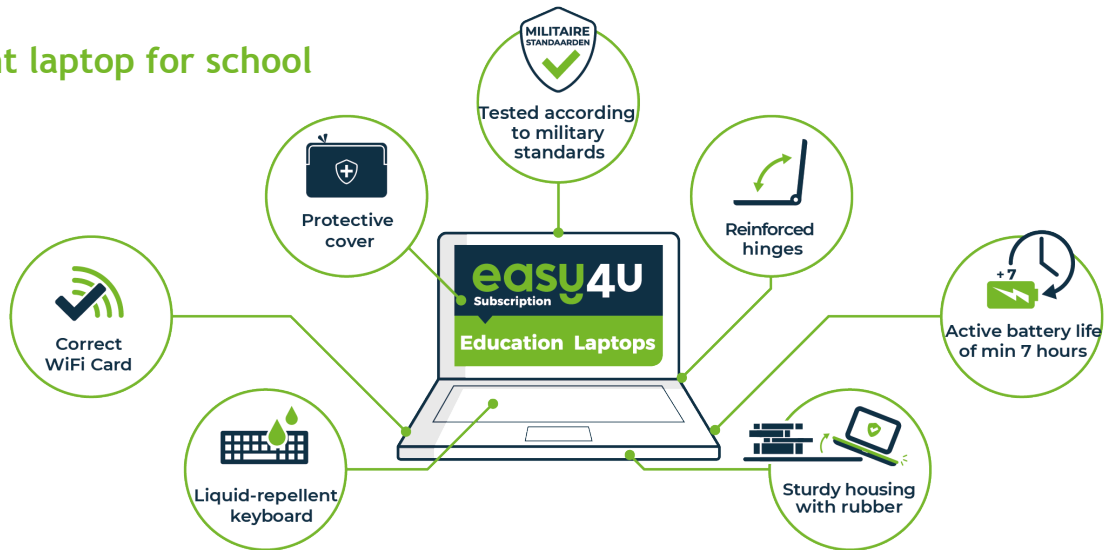

Choose convenience and security

Giving every student access to digital education, that is our mission! We have developed the Easy4u security package to arrange everything properly in one go. You can rent or buy the laptop from us. Service, software and damage and theft coverage are always included! Together with the school, we put together the laptop range, so that it perfectly matches what your son or daughter needs.

The right laptop for school

easy4U

All-in-1 security package
Standard with both **buy** and **rent**